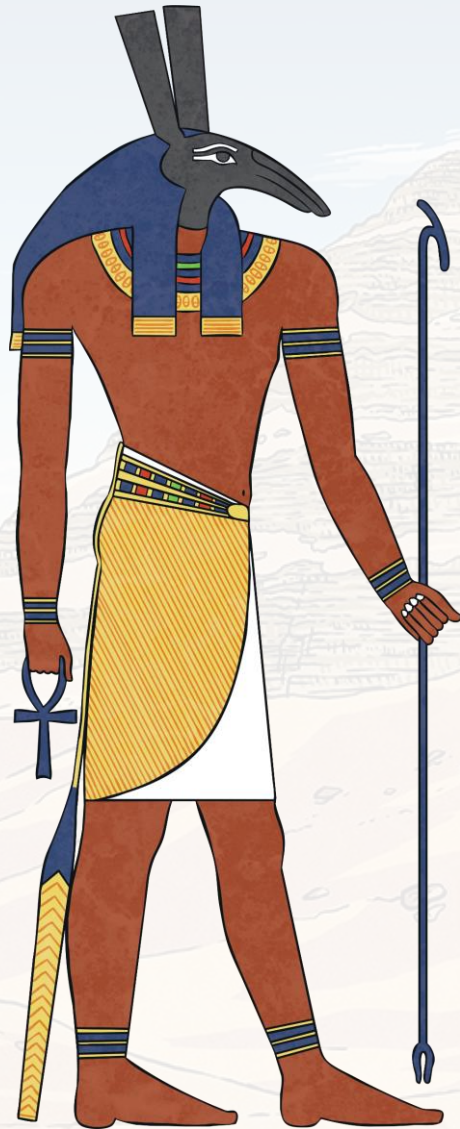

NAME: Set

GOD OF: chaos, the desert and storms.

Set is the son of Geb and Nut. He is the father of the jackal-headed god Anubis.

Set represented everything that threatened peace in ancient Egypt, such as war, disease and destruction.

Set is seen as a strong and dangerous god but not completely evil. He is a friend to the dead, helping them rise to heaven on his ladder.